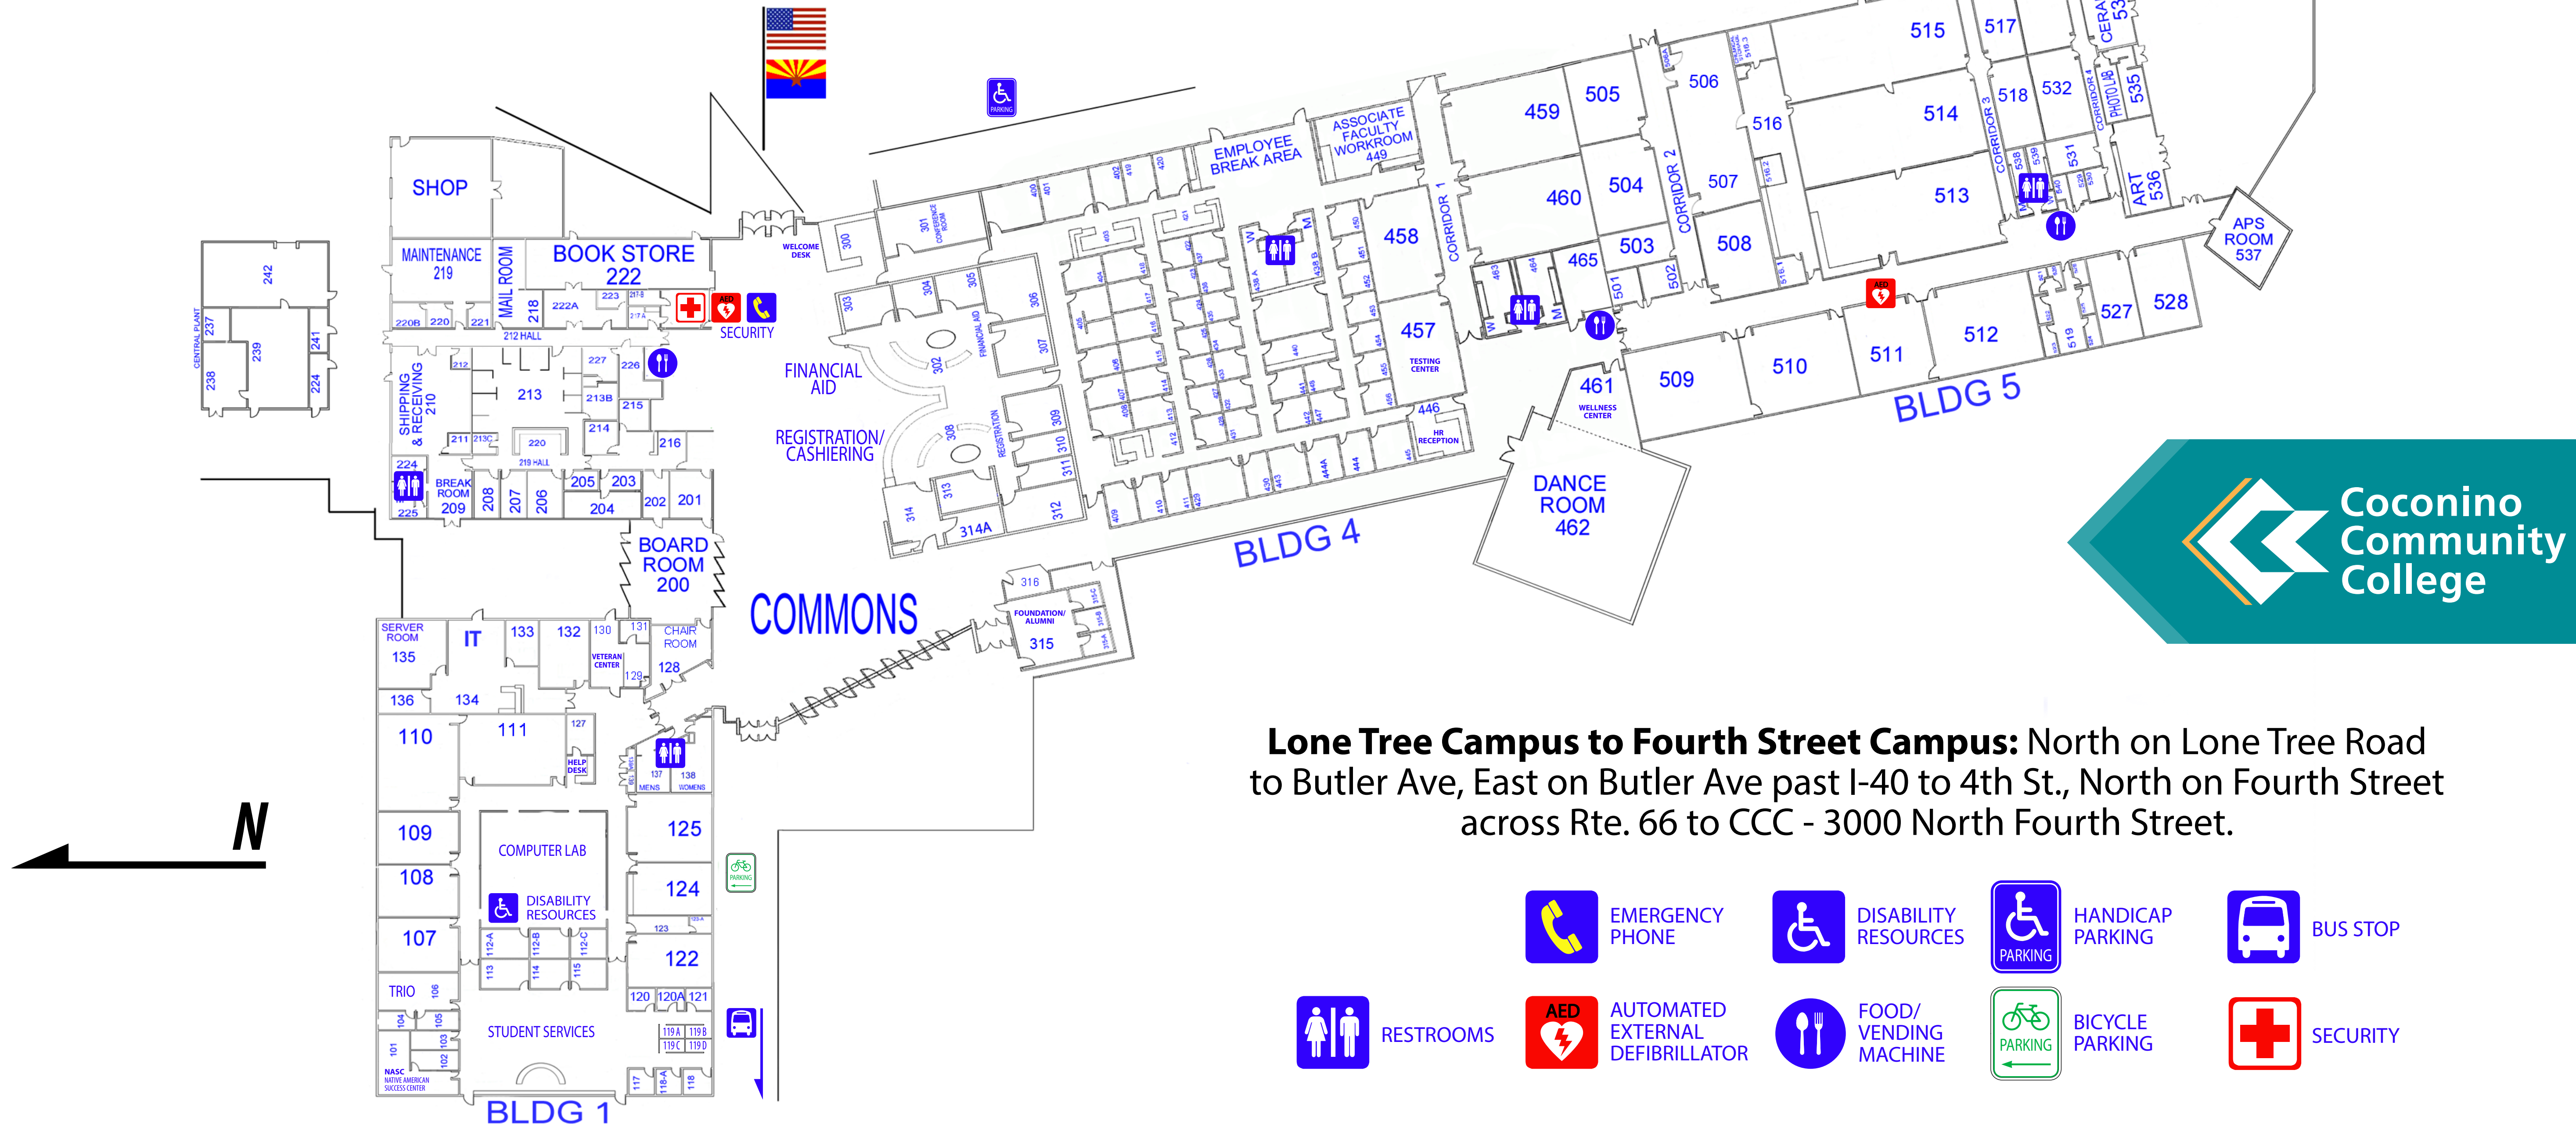

Lone Tree Campus

2800 S Lone Tree Road
Flagstaff, AZ 86005

(Printable Maps - www.coconino.edu/contact-us)

GENERAL PARKING

KILN

Lone Tree Campus to Fourth Street Campus: North on Lone Tree Road to Butler Ave, East on Butler Ave past I-40 to 4th St., North on Fourth Street across Rte. 66 to CCC - 3000 North Fourth Street.