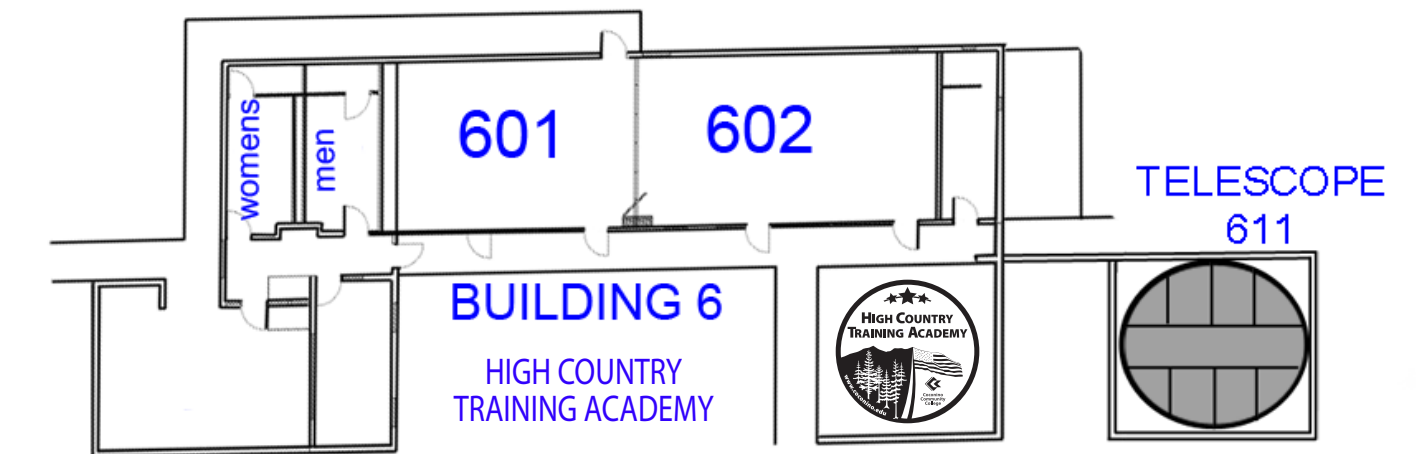

Lone Tree Campus

2800 S Lone Tree Road
Flagstaff, AZ 86005

(Printable Maps - www.coconino.edu/contact-us)

GENERAL PARKING

KILN

Lone Tree Campus to Fourth Street Campus: North on Lone Tree Road to Butler Ave, East on Butler Ave past I-40 to 4th St., North on Fourth Street across Rte. 66 to CCC - 3000 North Fourth Street.