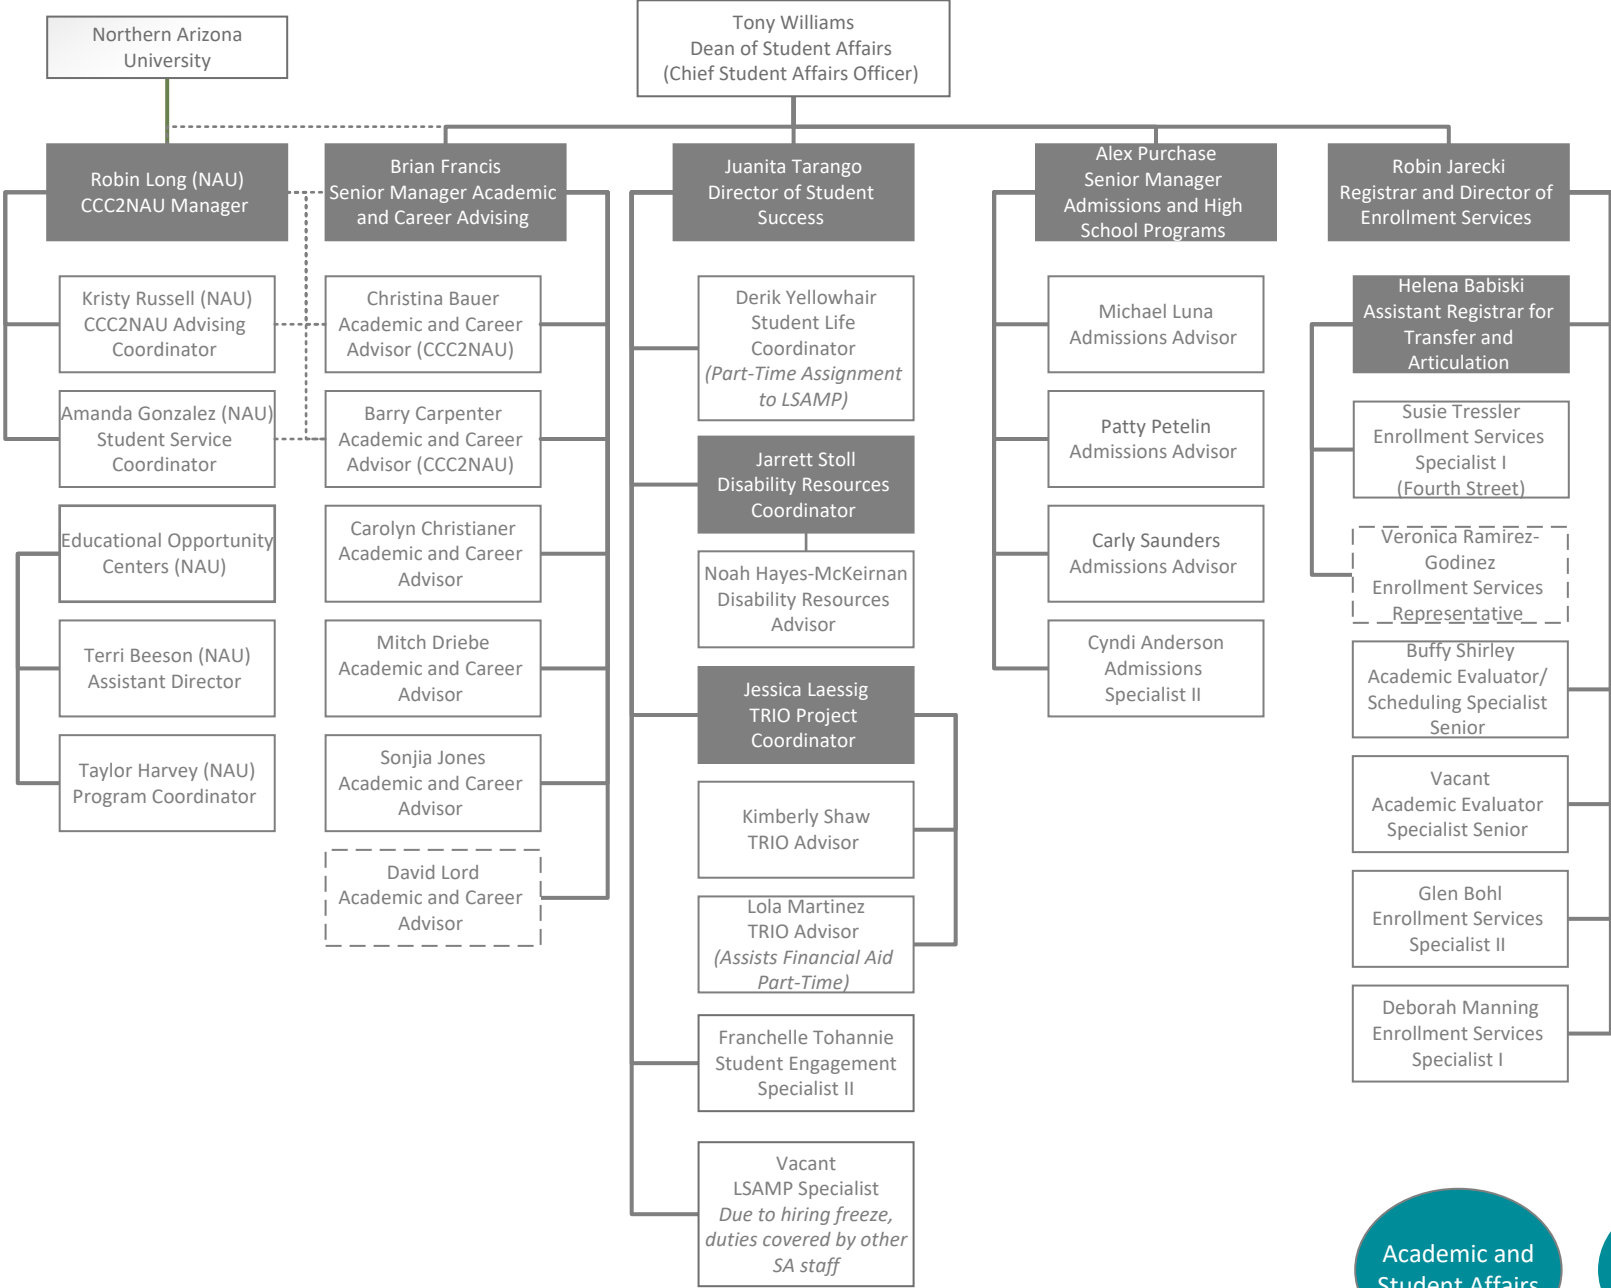

# Teaching and Learning Career and Technical Education

Lisa Blank  
Dean of Career and Technical Education

Patti Rusconi  
Administrative  
Assistant Senior

Shawn Whitehead  
Perkins Specialist Senior

Part-Time Staff

**Student Affairs**

Part-Time Staff

Academic and Student Affairs

College Leadership

Learning Services

Extended Learning

Part-Time Staff

**Business Office**