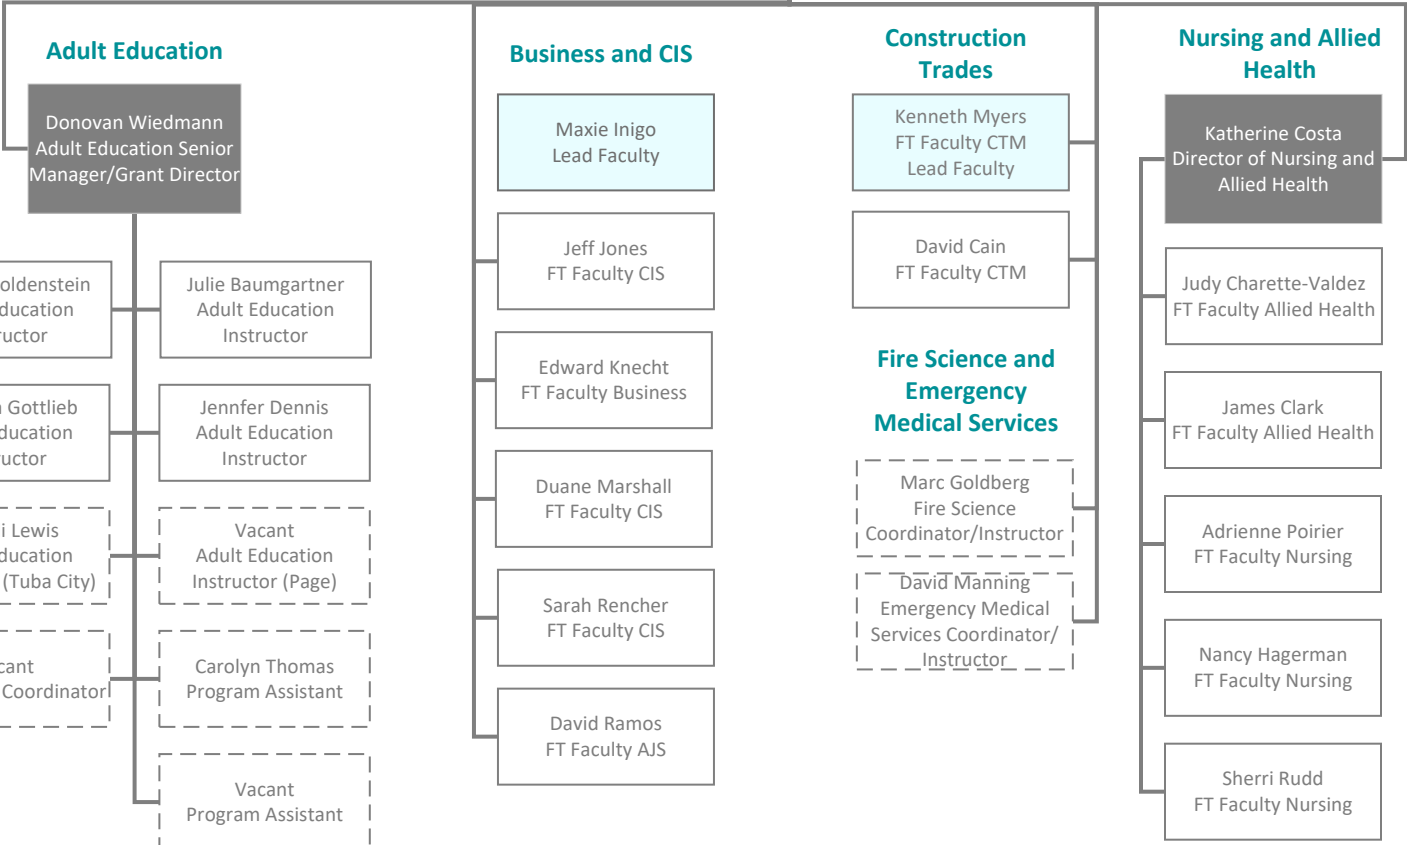

# Academic and Student Affairs

\*\*Faculty Senate President

# Teaching and Learning Career and Technical Education

Lisa Blank  
Dean of Career and Technical Education

Patti Rusconi  
Administrative  
Assistant Senior

Shawn Whitehead  
Perkins Specialist Senior

Part-Time Staff