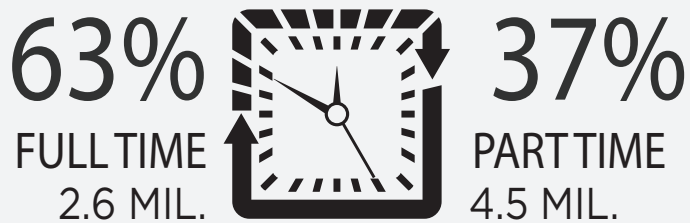

CREDIT BY ATTENDANCE

3,608
Fall 2016
Enrollment

AGE

AVERAGE: 28
MEDIAN: 24

OTHER SIGNIFICANT DEMOGRAPHICS