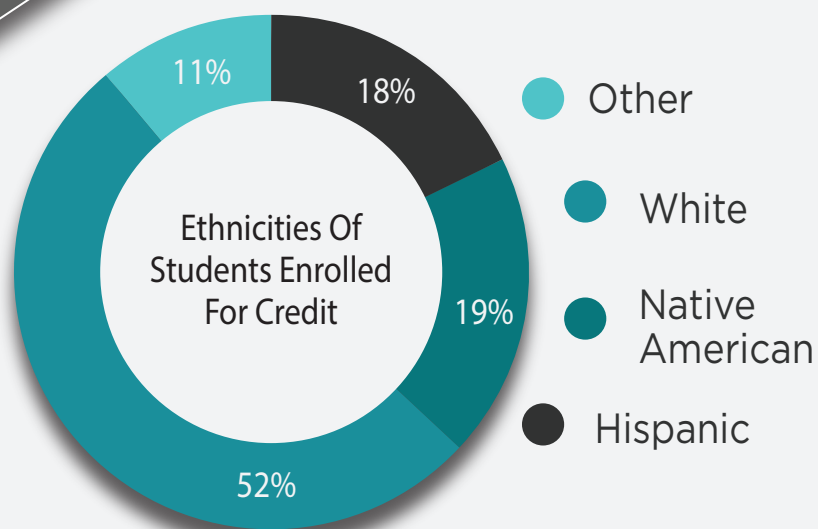

CREDIT BY ATTENDANCE

3,608
Fall 2016
Enrollment

AGE

AVERAGE: 28
MEDIAN: 24

OTHER SIGNIFICANT DEMOGRAPHICS