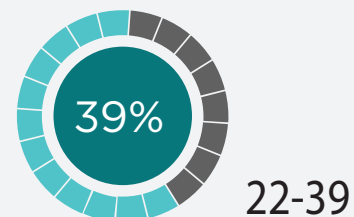

CREDIT BY ATTENDANCE

3,608
Fall 2016
Enrollment

AGE

AVERAGE: 28
MEDIAN: 24

OTHER SIGNIFICANT DEMOGRAPHICS